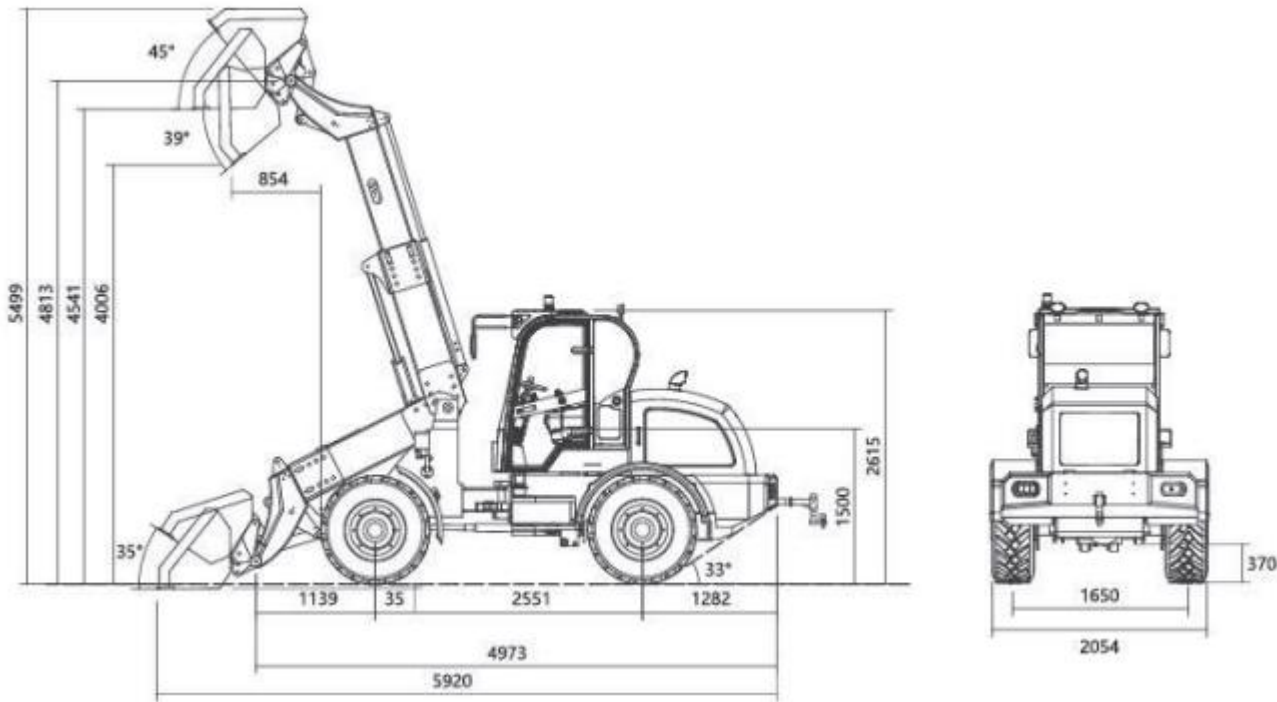

BERNAICHE ENTERPRISE EQUIPMENT

BE825T

Mini Wheel Loader

Reinforced Chassis

74 HP CUMMINS ENGINE

- BUCKET CAPACITY - 1.6 YDS
- RATED LOAD - 2.2 TONS
- OVERALL WEIGHT - 5.5 TONS
- MAX DUMPING HEIGHT - 14.5 FT
- RATED POWER - 74 HP
- RATED SPEED – 2400 RPM
- SIZE - 19.35FT X 6.75FT X 8.6FT
- MAX DRIVING SPEED - 18.64 MPH

BEE

WHAT COMES IN THE BOX

- AIR CONDITIONING
- HEAT
- ELECTRIC JOYSTICK
- DIESEL HEATER
- REAR VIEW CAMERA
- VARTA BATTERY
- QUICK HITCH

AVAILABLE ACCESSORIES

- PALLET FORKS
- 10½ Ft V-BLADE
- BUCKET