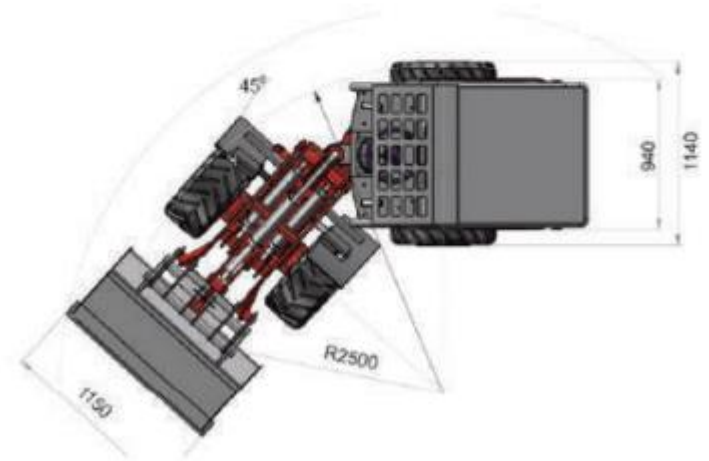

## BE750MICRO

Micro Wheel Loader

*Big Things come in Little Packages*

- BUCKET CAPACITY - .5 YDS
- RATED LOAD - 1,323 LBS
- OVERALL WEIGHT - 1.62 TONS
- MAX DUMPING HEIGHT - 6 FT
- RATED POWER - 25 HP
- RATED SPEED - 2200RPM
- SIZE - 10.9FT X 3.77FT X 7.74FT

*25 HP PERKINS ENGINE*

## WHAT COMES IN THE BOX

- 25 Horsepower 1.3 Liter Perkins Engine
- Enclosed Cabin
- Heater
- 26×12-12 Turf Tires
- Full Electric Joystick
- Rear View Camera