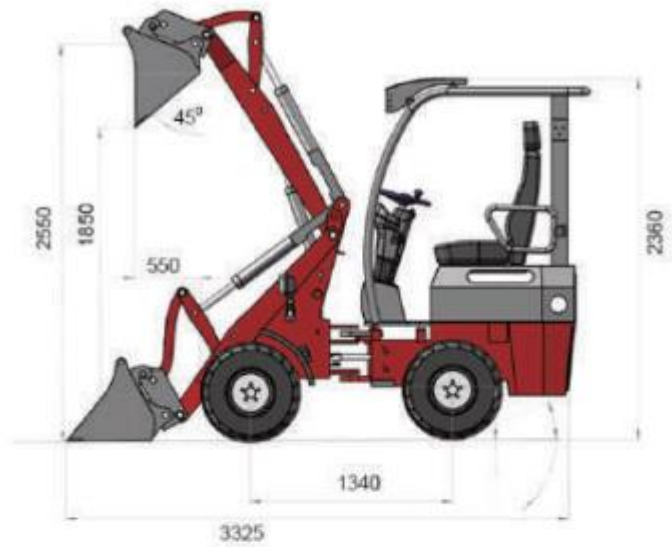

## BE750MICRO

Micro Wheel Loader

*Big Things come in Little Packages*

- BUCKET CAPACITY - .5 YDS
- RATED LOAD - 1,323 LBS
- OVERALL WEIGHT - 1.62 TONS
- MAX DUMPING HEIGHT - 6 FT
- RATED POWER - 25 HP
- RATED SPEED - 2200RPM
- SIZE - 10.9FT X 3.77FT X 7.74FT

*25 HP PERKINS ENGINE*

## WHAT COMES IN THE BOX

- 25 Horsepower 1.3 Liter Perkins Engine
- Enclosed Cabin
- Heater
- 26×12-12 Turf Tires
- Full Electric Joystick
- Rear View Camera